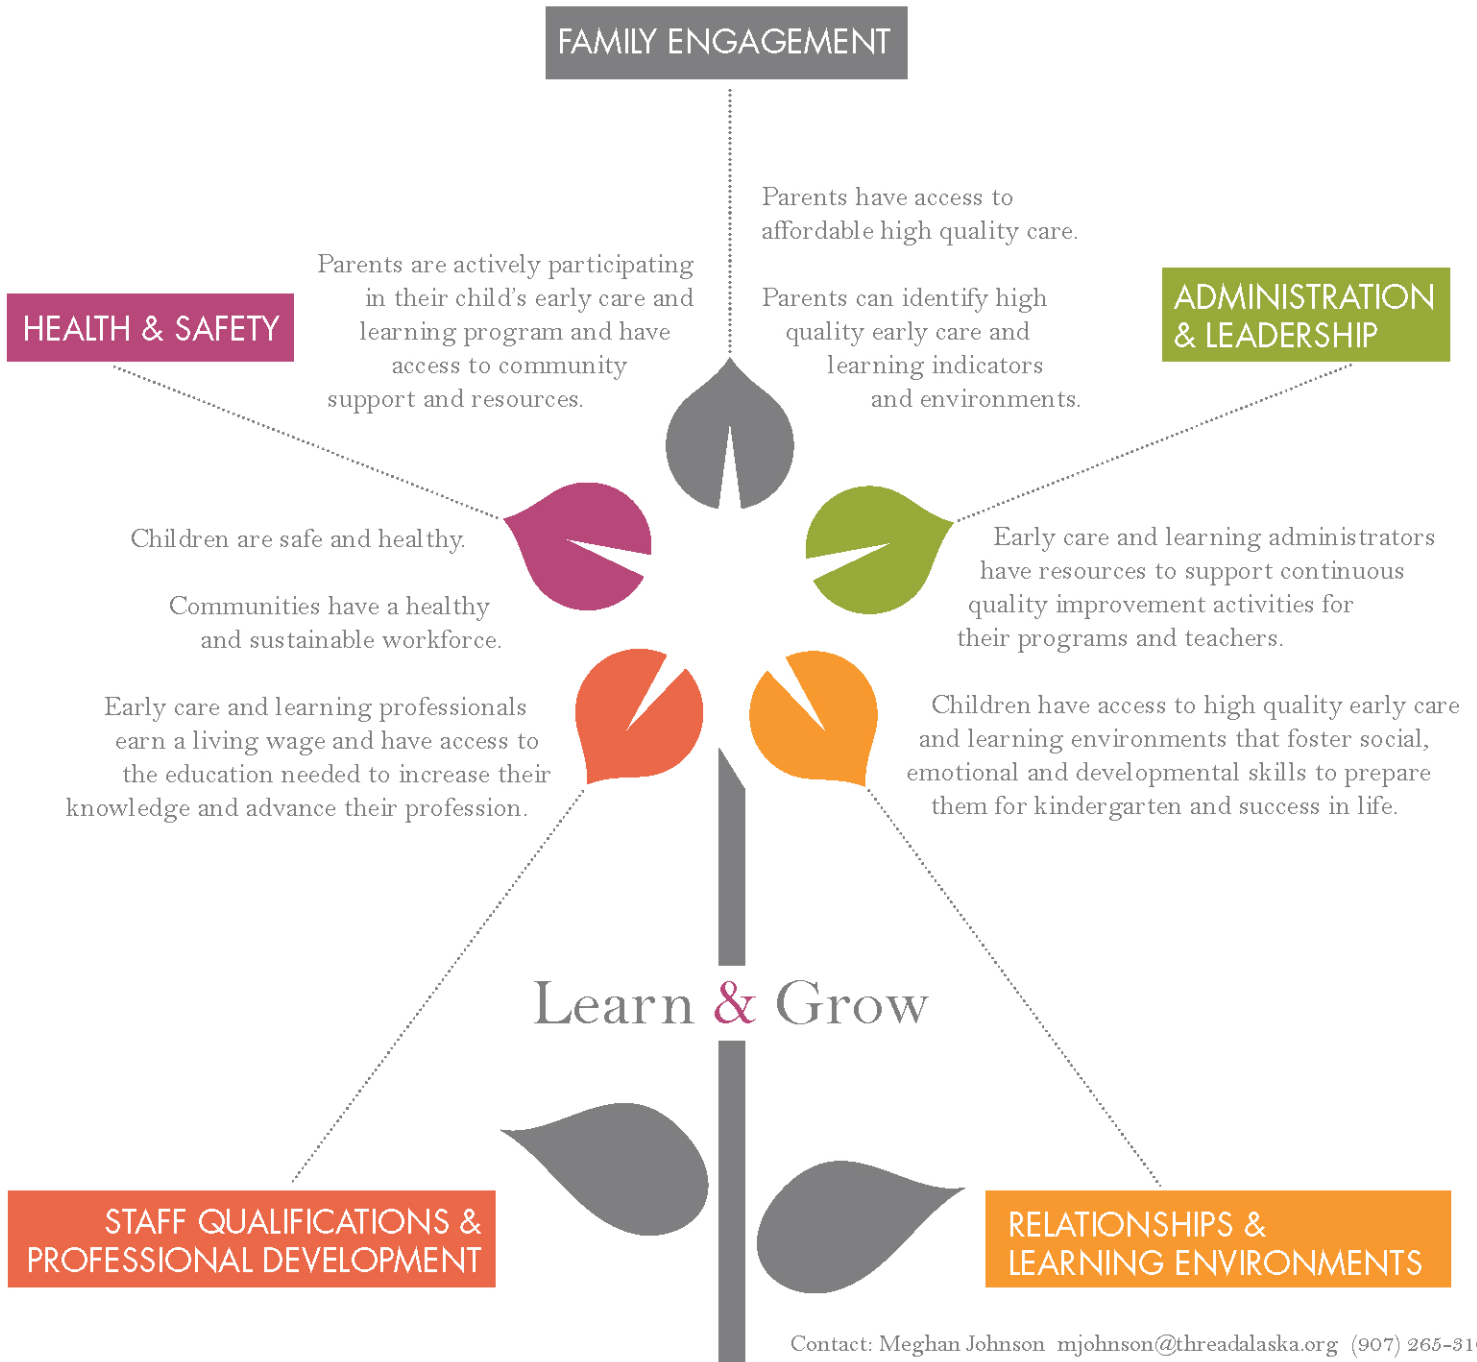

ALASKA'S QUALITY EARLY CARE AND LEARNING SYSTEM

Learn & Grow is a recognition system that advances the quality of early care and learning to foster the success of young children.

Learn & Grow

COACHING, EDUCATION & PROFESSIONAL DEVELOPMENT

FUNDING FOR WAGES, EDUCATION & QUALITY IMPROVEMENT ACTIVITIES

PUBLIC AND PRIVATE INVESTMENT FOR A THRIVING ECONOMY